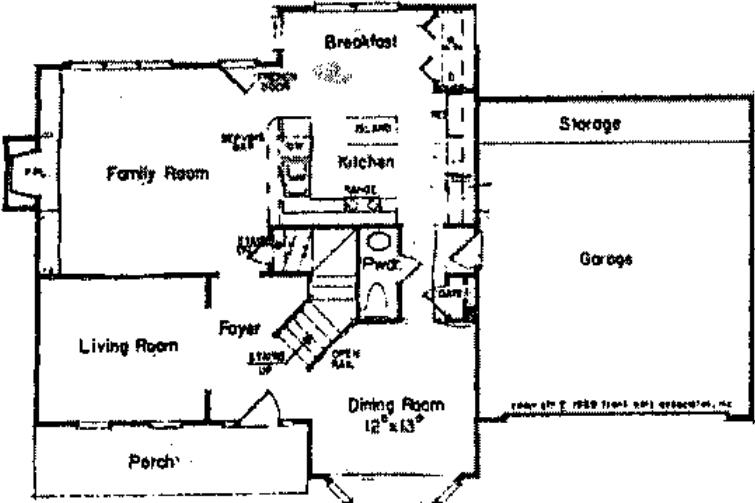

Art i que

CUSTOM HOMES, LLC

The "Huntington" Plan

This Artique home features 2200 sq ft of living space

Floorplans and Elevations are subject to change. Floor plan dimensions are approximate. Consult working drawings for actual artists' conceptions.