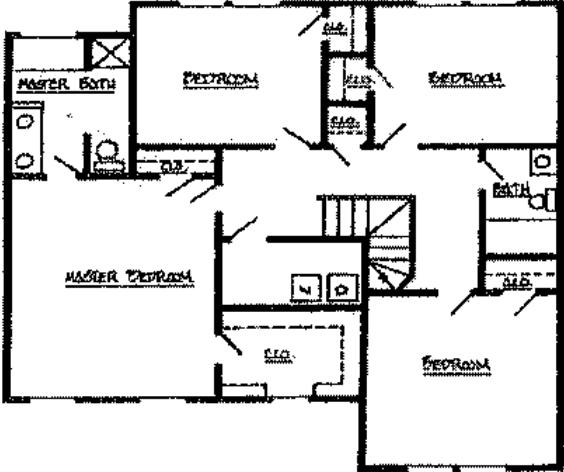

Art i que

CUSTOM HOMES, LLC

The "Huntington" Plan

This Artique home features 2200 sq ft of living space

Floorplans and Elevations are subject to change. Floor plan dimensions are approximate. Consult working drawings for actual artists' conceptions.