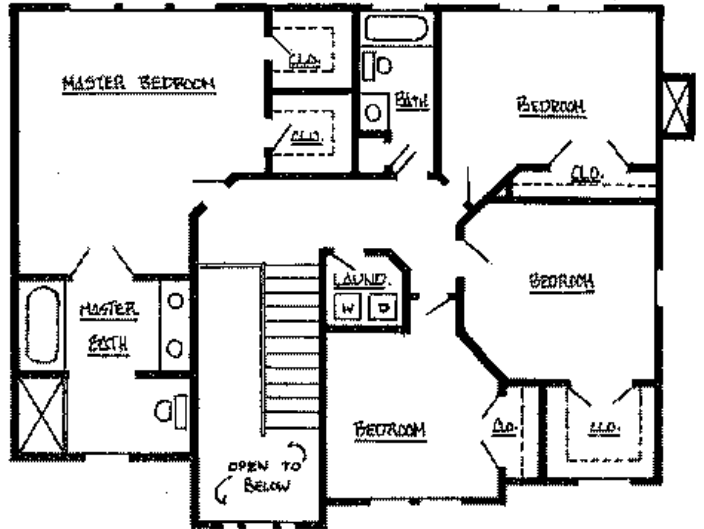

## The "Randalle" Plan

*This Artique home features 2100 sq ft of living space*

Floor plans and Elevations are subject to change. Floor plan dimensions are approximate. Consult working drawings for actual artists' conceptions.