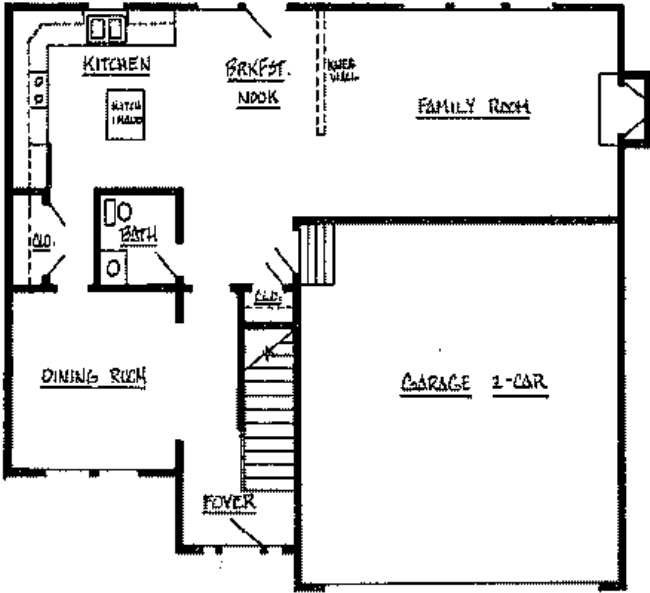

## The "Randalle" Plan

*This Artique home features 2100 sq ft of living space*

Floor plans and Elevations are subject to change. Floor plan dimensions are approximate. Consult working drawings for actual artists' conceptions.