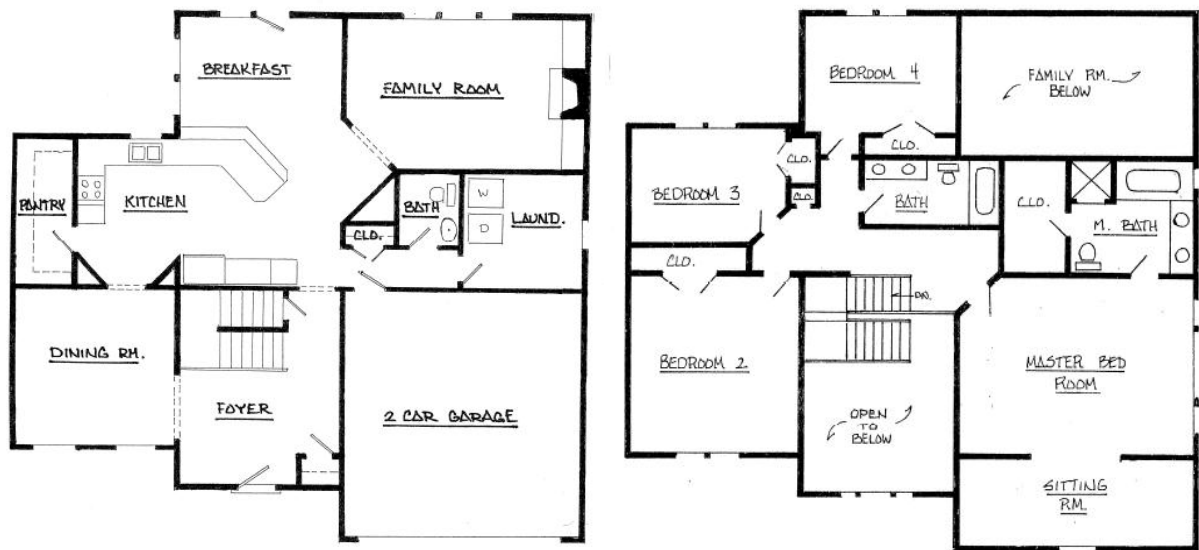

Art i que

CUSTOM HOMES, LLC

The "Embry" Plan

This Artique home features 2500 sq ft of living space

- 4 Bedrooms, 2½ Bathrooms
- Huge walk-in kitchen pantry
- Jacuzzi / 4 ft shower
- 2 Story Foyer & Family Room
- Master with sitting room
- Hardwood, moldings & trays

Floor plans and Elevations are subject to change. Floor plan dimensions are approximate. Consult working drawings for actual artist's conceptions.

www.hendricksteam.com

HENDRICKS
REAL ESTATE TEAM

Team hard work equals results!