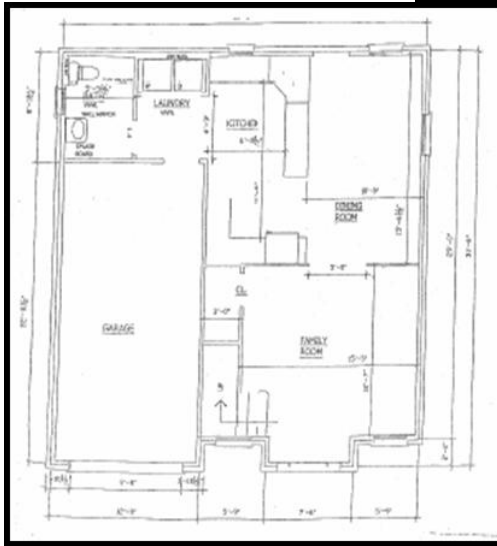

1st CHOICE BUILDERS

THE GROVE

Two Story 1580 sq ft.
Huge Family Room
650 1st floor 930 2nd floor
3 Bedrooms 14 Ft. each
Two Walk-in Closets
2 1/2 baths
One Car Garage 22 ft. deep

www.hendricksteam.com

HENDRICKS
REAL ESTATE TEAM